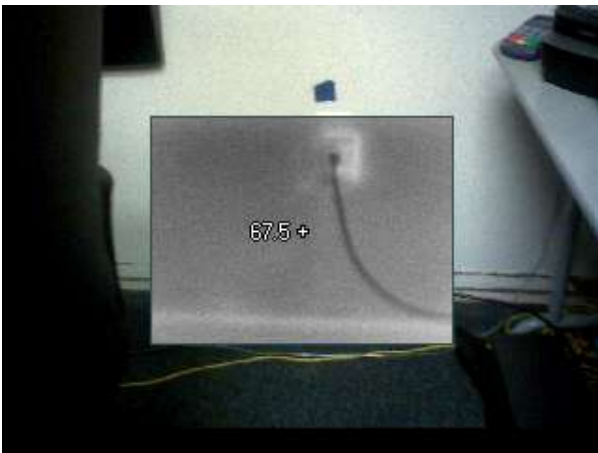

Label	Background
Centerpoint	71.6 °F

C DRY.IS2

10/15/2008 8:24:42 AM

Histogram

Main Image Markers

Label	Background
Centerpoint	71.6 °F

B WET.IS2

12/26/2008 2:27:44 PM

Histogram

Main Image Markers

Label	Background
Centerpoint	71.6 °F

B DRY.IS2

12/31/2008 3:16:39 PM

Histogram

Main Image Markers

Label	Background
Centerpoint	71.6 °F