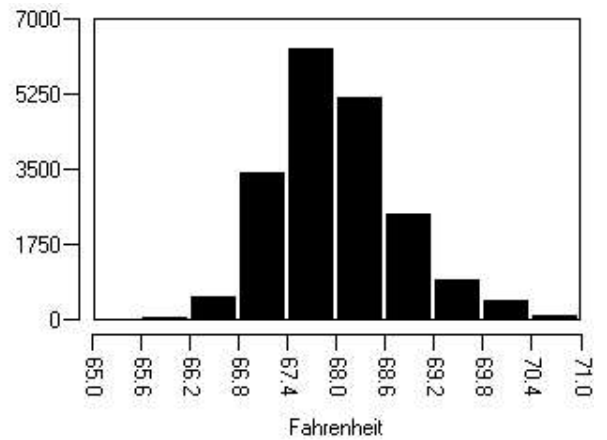

Label	Background
Centerpoint	71.6 °F

C DRY.IS2

10/15/2008 8:24:42 AM

Histogram

Main Image Markers

Label	Background
Centerpoint	71.6 °F

B WET.IS2

12/26/2008 2:27:44 PM

Histogram

Main Image Markers

Label	Background
Centerpoint	71.6 °F

B DRY.IS2

12/31/2008 3:16:39 PM

Histogram

Main Image Markers

Label	Background
Centerpoint	71.6 °F