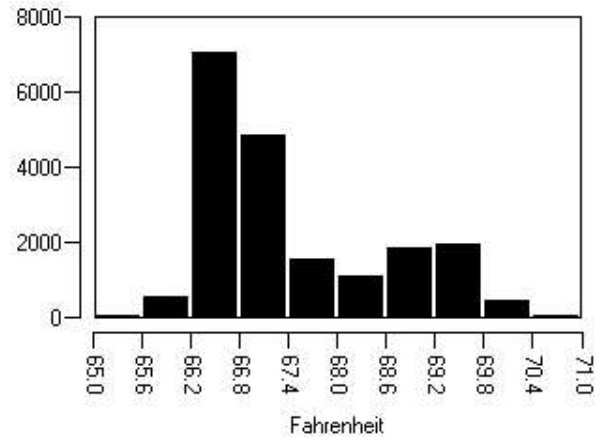

Acme Building

E WET.IS2

10/10/2008 10:19:28 AM

Histogram

Main Image Markers

Label	Background
Centerpoint	71.6 °F

E DRY.IS2

10/13/2008 8:55:41 AM