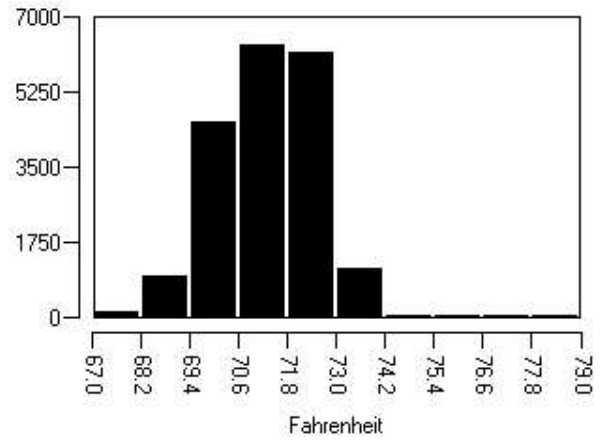

Histogram

Main Image Markers

Label	Background
Centerpoint	71.6 °F

Acme Building

C WET.IS2

10/13/2008 8:58:08 AM

Histogram

Main Image Markers

Label	Background
Centerpoint	71.6 °F

C DRY.IS2

10/15/2008 8:24:42 AM

Histogram

Main Image Markers

Label	Background
Centerpoint	71.6 °F

B WET.IS2

12/26/2008 2:27:44 PM

Histogram

Main Image Markers

Label	Background
Centerpoint	71.6 °F

B DRY.IS2

12/31/2008 3:16:39 PM

Histogram

Main Image Markers

Label	Background
Centerpoint	71.6 °F