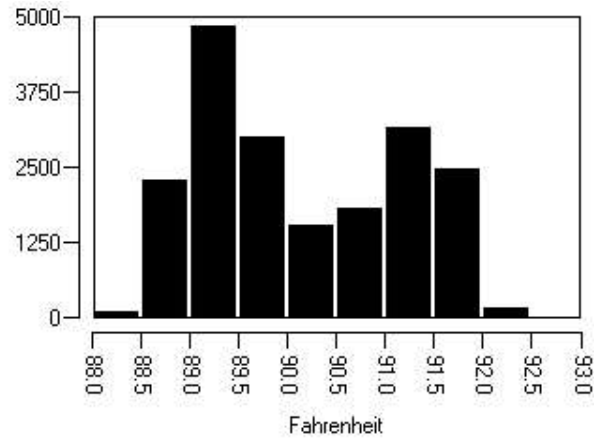

Histogram

Main Image Markers

Label	Background
Centerpoint	71.6 °F

Acme Building

C WET.IS2

10/13/2008 8:58:08 AM

Histogram

Main Image Markers

Label	Background
Centerpoint	71.6 °F

C DRY.IS2

10/15/2008 8:24:42 AM

Histogram

Main Image Markers

Label	Background
Centerpoint	71.6 °F

B WET.IS2

12/26/2008 2:27:44 PM