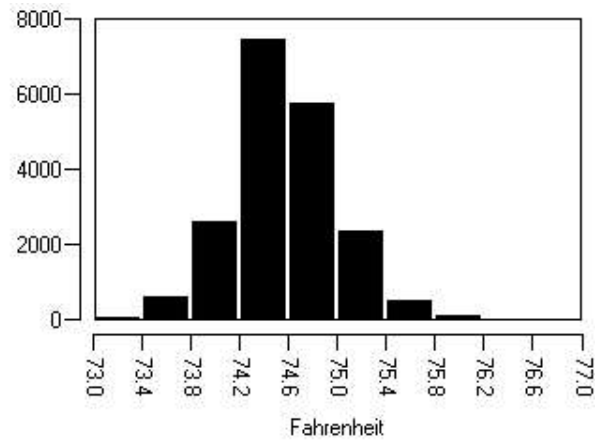

Acme Building

E WET.IS2

10/10/2008 10:19:28 AM

Histogram

Main Image Markers

Label	Background
Centerpoint	71.6 °F

E DRY.IS2

10/13/2008 8:55:41 AM

Histogram

Main Image Markers

Label	Background
Centerpoint	71.6 °F

Acme Building

C WET.IS2

10/13/2008 8:58:08 AM

Histogram

Main Image Markers