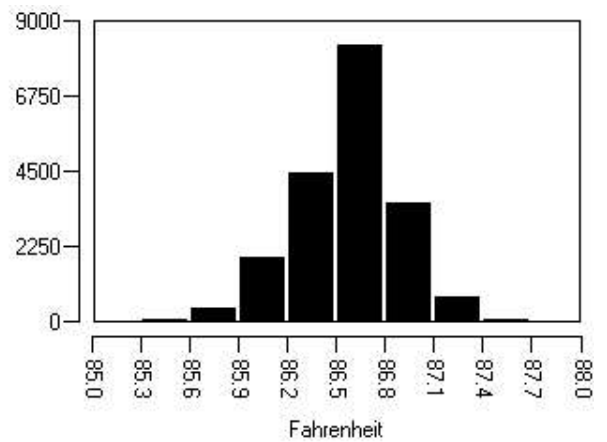

Histogram

Main Image Markers

Label	Background
Centerpoint	71.6 °F

Acme Building

C WET.IS2

10/13/2008 8:58:08 AM

Histogram

Main Image Markers

Label	Background
Centerpoint	71.6 °F

C DRY.IS2

10/15/2008 8:24:42 AM

Histogram

Main Image Markers

Label	Background
Centerpoint	71.6 °F

B WET.IS2

12/26/2008 2:27:44 PM